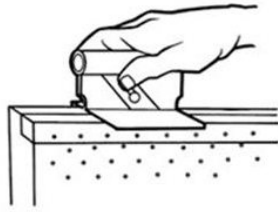

BEST NEW ITEMS

FEB

"I didn't know you carried that!"

Shadowline Ceiling Tile Cutter #10491

Replacement Blades

#10912 (pk/5)

Cut around the edge of a ceiling tile for a perfect fit in a suspended ceiling.

- Fully Adjustable Blade
- Fits Comfortably in Hand
- Lightweight
- Saves Time
- Includes 10 Blades
- Made in the USA!